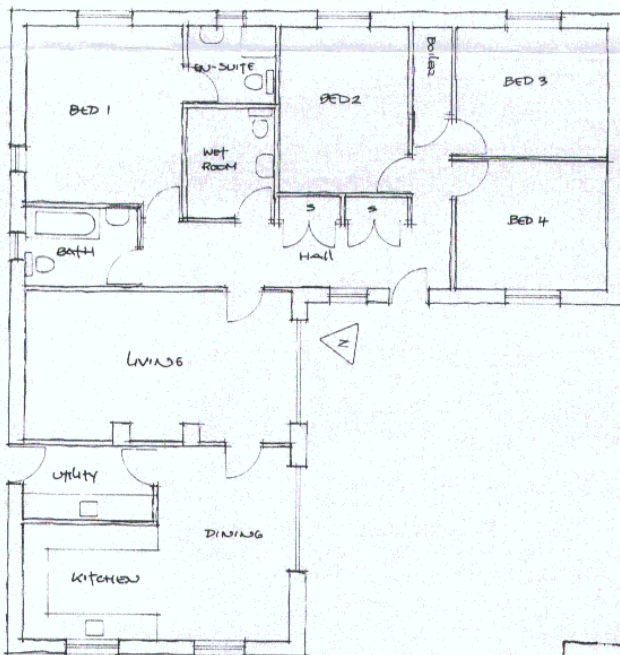

Scale: 1:100 A3
No: 290 914 1

THIS COPY HAS BEEN MADE BY OR WITH THE AUTHORITY OF RYEGALE DISTRICT COUNCIL PURSUANT TO SECTION 47 OF THE COPYRIGHT, DESIGNS AND PATENTS ACT 1988. UNLESS THAT ACT PROVIDES A RELEVANT EXCEPTION TO COPYRIGHT, THE COPY MUST NOT BE COPIED WITHOUT THE PRIOR PERMISSION OF THE COPYRIGHT OWNER.

WEST ELEVATION 1:100

SKETCH PLAN 1:100

SITE PLAN 1:500