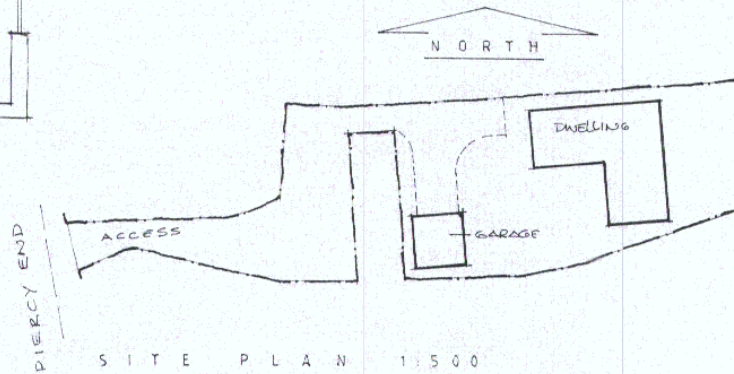

Scale: 1:100 A3
No: 290 914 1

THIS COPY HAS BEEN MADE BY OR WITH THE AUTHORITY OF RYEGALE DISTRICT COUNCIL PURSUANT TO SECTION 47 OF THE COPYRIGHT, DESIGNS AND PATENTS ACT 1988. UNLESS THAT ACT PROVIDES A RELEVANT EXCEPTION TO COPYRIGHT, THE COPY MUST NOT BE COPIED WITHOUT THE PRIOR PERMISSION OF THE COPYRIGHT OWNER.

WEST ELEVATION 1:100

SKETCH PLAN 1:100

SITE PLAN 1:500