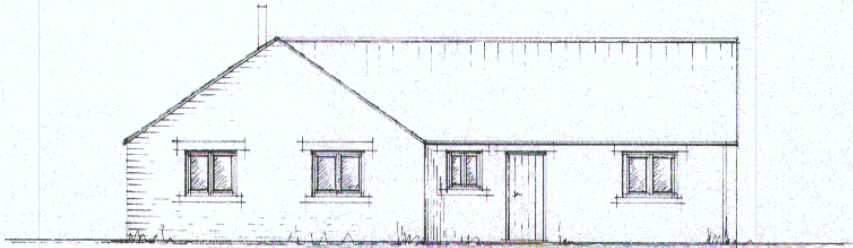

Peter Rayment Design Ltd
Swan House, Keld Head, Pickering, YO18 8LL

architectural designers
email: design@peterayment.co.uk
tel: 01751 472541

ILLUSTRATIVE SKETCH PLAN
NEW DWELLING AT PIERCY END
KIRKBYMOORSIDE

Scale: 1:100 A3
No: 290 914 1

THIS COPY HAS BEEN MADE BY OR WITH THE AUTHORITY OF RYEGALE DISTRICT COUNCIL PURSUANT TO SECTION 47 OF THE COPYRIGHT, DESIGNS AND PATENTS ACT 1988. UNLESS THAT ACT PROVIDES A RELEVANT EXCEPTION TO COPYRIGHT, THE COPY MUST NOT BE COPIED WITHOUT THE PRIOR PERMISSION OF THE COPYRIGHT OWNER.

WEST ELEVATION 1:100

SKETCH PLAN 1:100

SITE PLAN 1:500